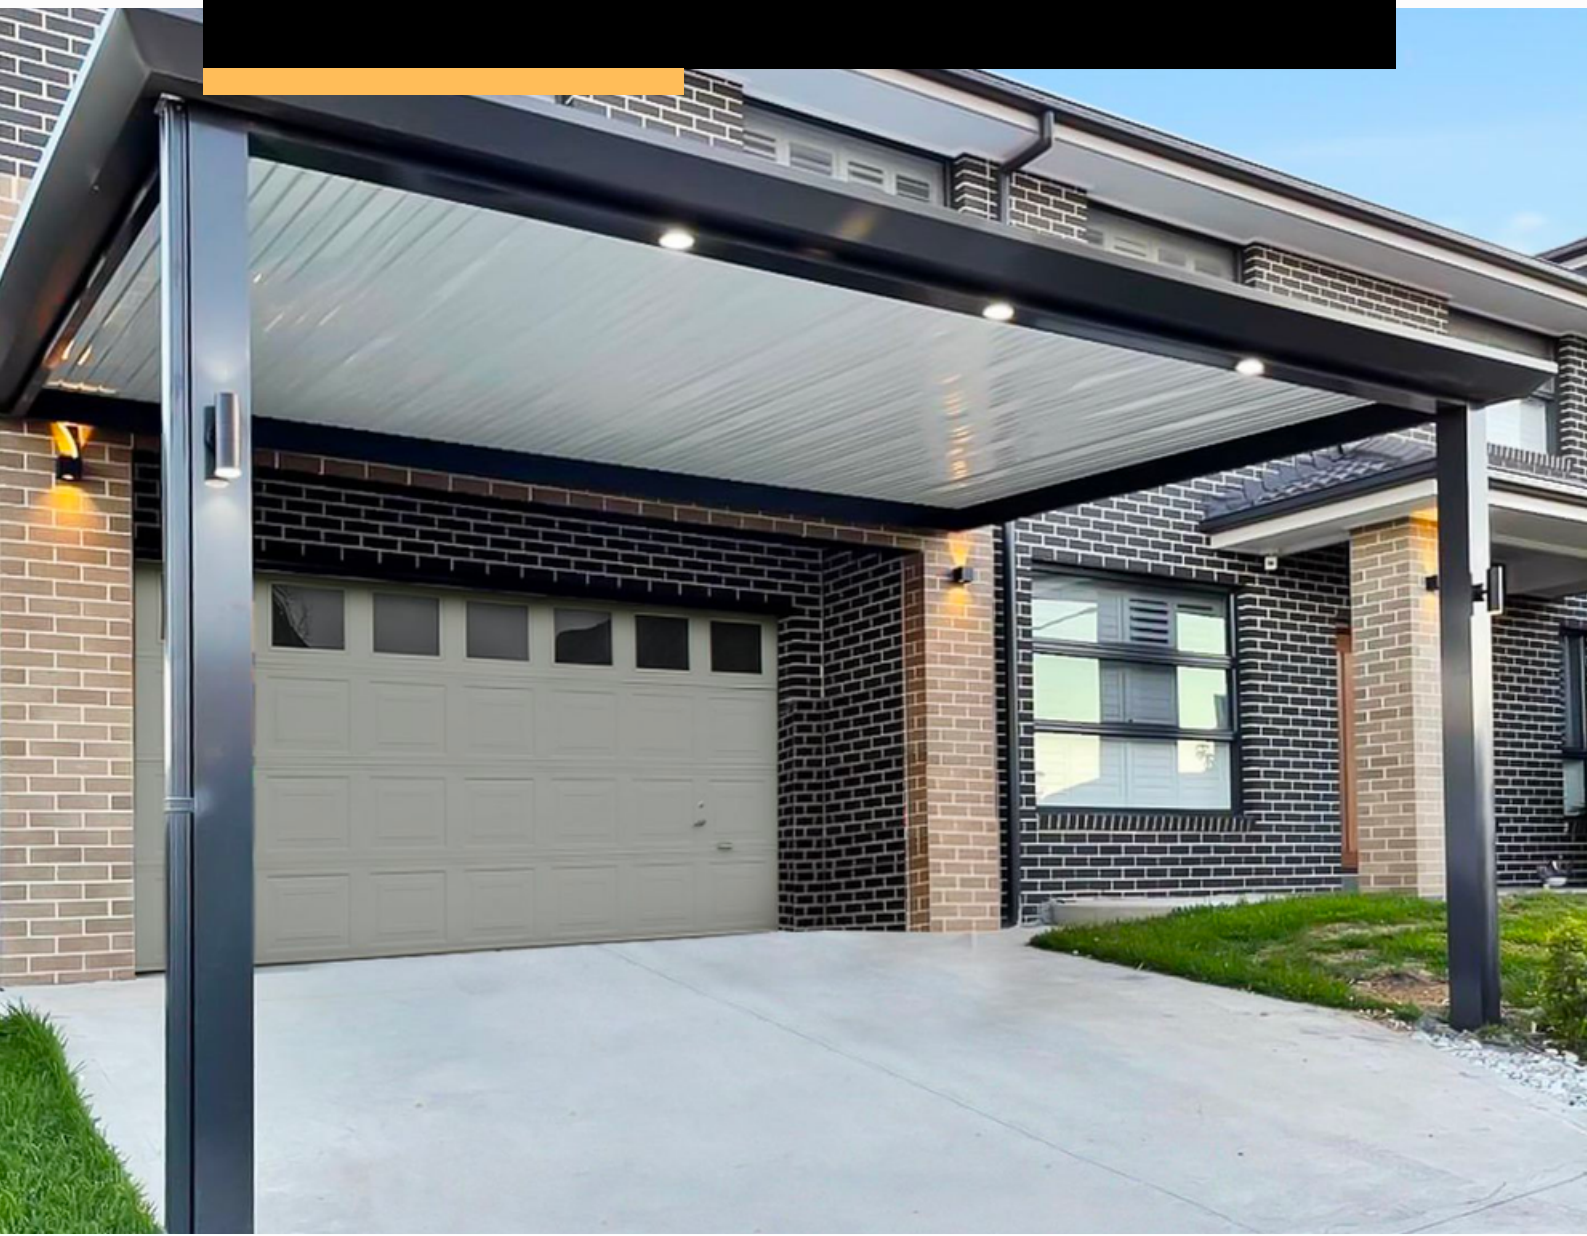

ATTACHED SKILLION

Our attached skillion roof is a cost-effective way to add extra living space to your home. It can also be used as a carport or a coverage area to protect your valuable assets from the hot and cold. H2 Patios' designers and installers can help you create the perfect undercover area that adds value to your outdoor space.

COLUMNS

Variety of post and column options

CARPORT

Discover the pinnacle of carport excellence with H2 Patios. Our custom-designed carports, meticulously crafted from top-tier materials like Colorbond steel, timber, and aluminum, deliver unparalleled durability and style.

Choose from a diverse selection of attached, free-standing, and multi-use carports, tailored to not only safeguard your vehicle but also serve as versatile outdoor entertainment areas or storage spaces. Experience the perfect blend of form and function with our premium carport solutions.